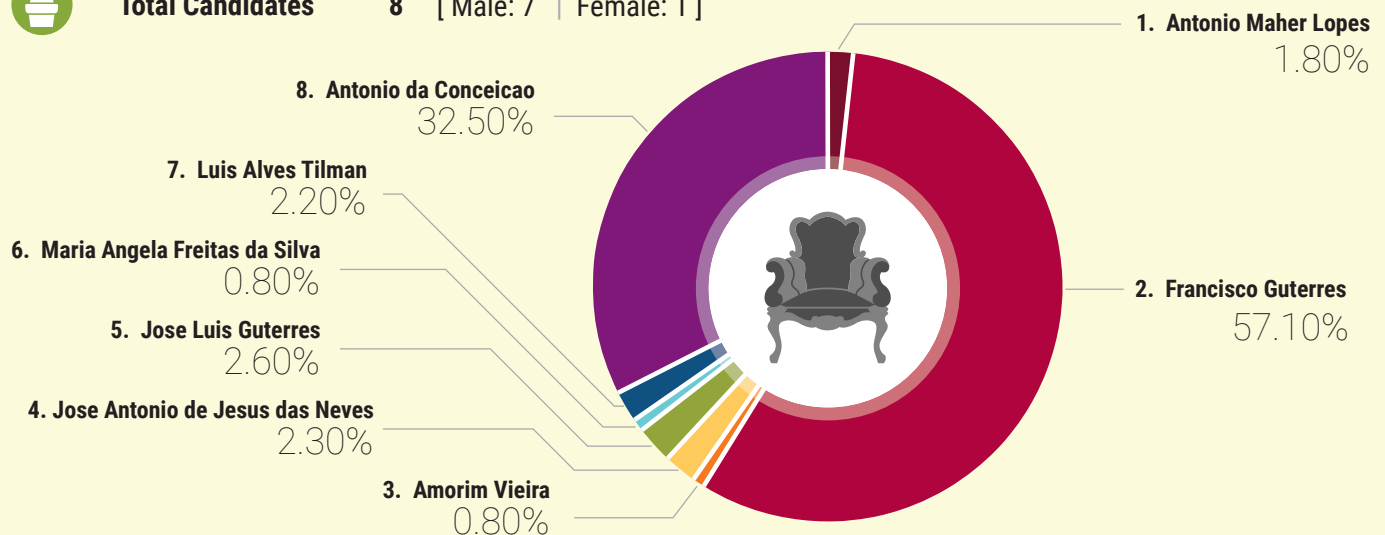

Total Candidates 8 [Male: 7 | Female: 1]