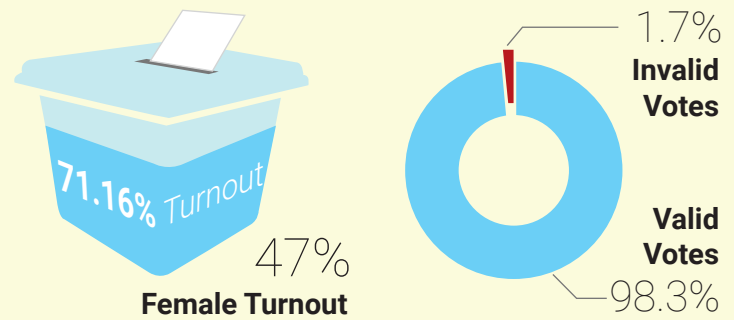

FACTSHEET

Presidential Election 2017, Timor-Leste

Election Date 20 March 2017
Time 07:00 - 15:00

Municipalities 13

Polling Centres 696

Polling Stations 944

Total Polling Staff 10102

Mobile Voting 8 Locations
Hospital 6
Prison 2

Out of Country Voting 3 Locations

Election Observers 1607
[National: 1508 | International: 99]

Accredited Media 328
[National: 310 | International: 18]

Total Registered Voters 743150
384136 (51.70%) Male
359014 (48.30%) Female

Total Youth Registered 51%