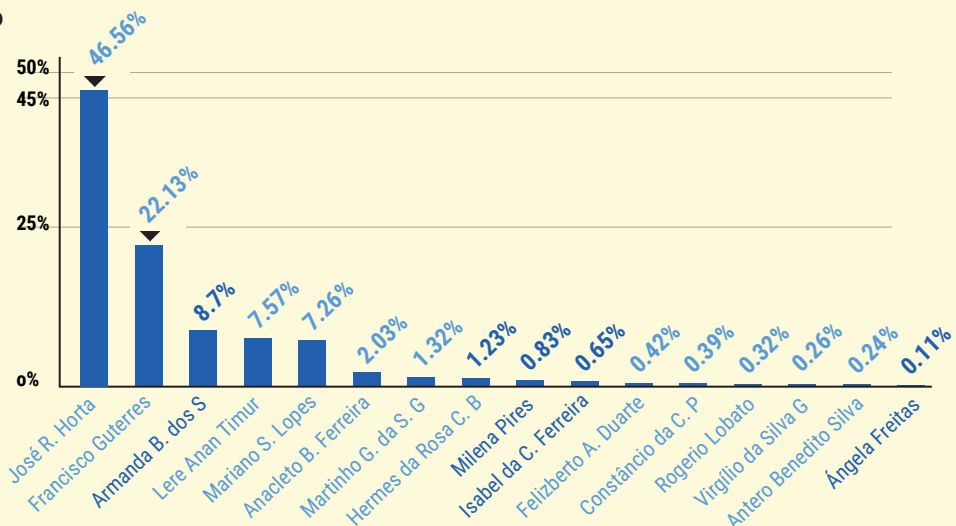

Total Candidates 16

Candidate ▼