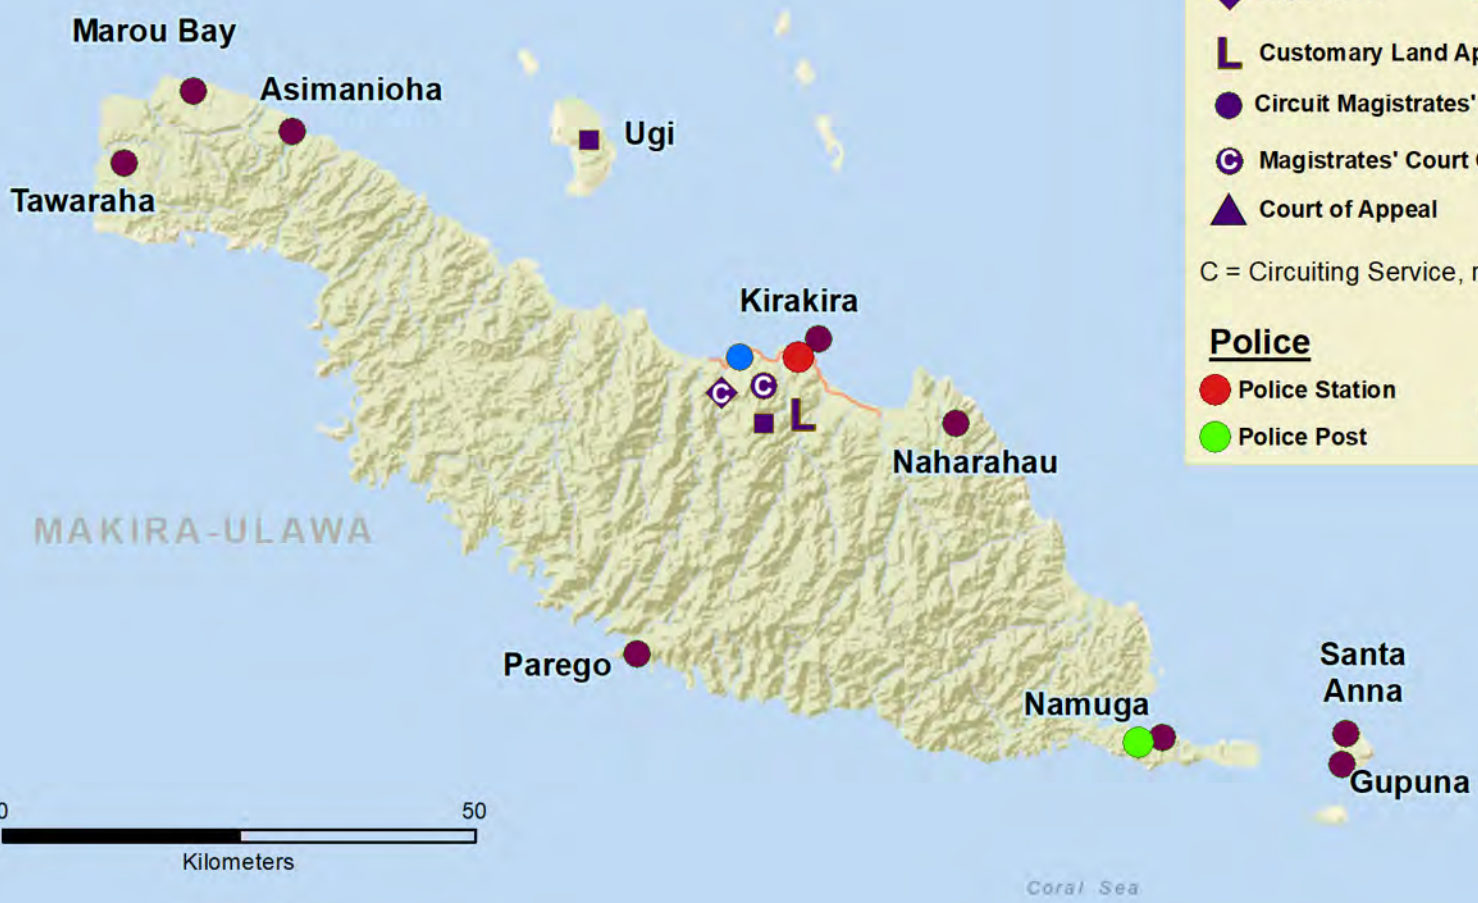

Eastern Inner District (2018)

● Taheramo
■ ULAWA
● Arona

Courts

- ◆ High Court
- Local Court
- └ Customary Land Appeals Court
- Circuit Magistrates' Court
- ⊙ Magistrates' Court Centre
- ▲ Court of Appeal

C = Circuiting Service, rotating between provinces

Police

- Police Station
- Police Post
- Police Provincial Prosecution Centre