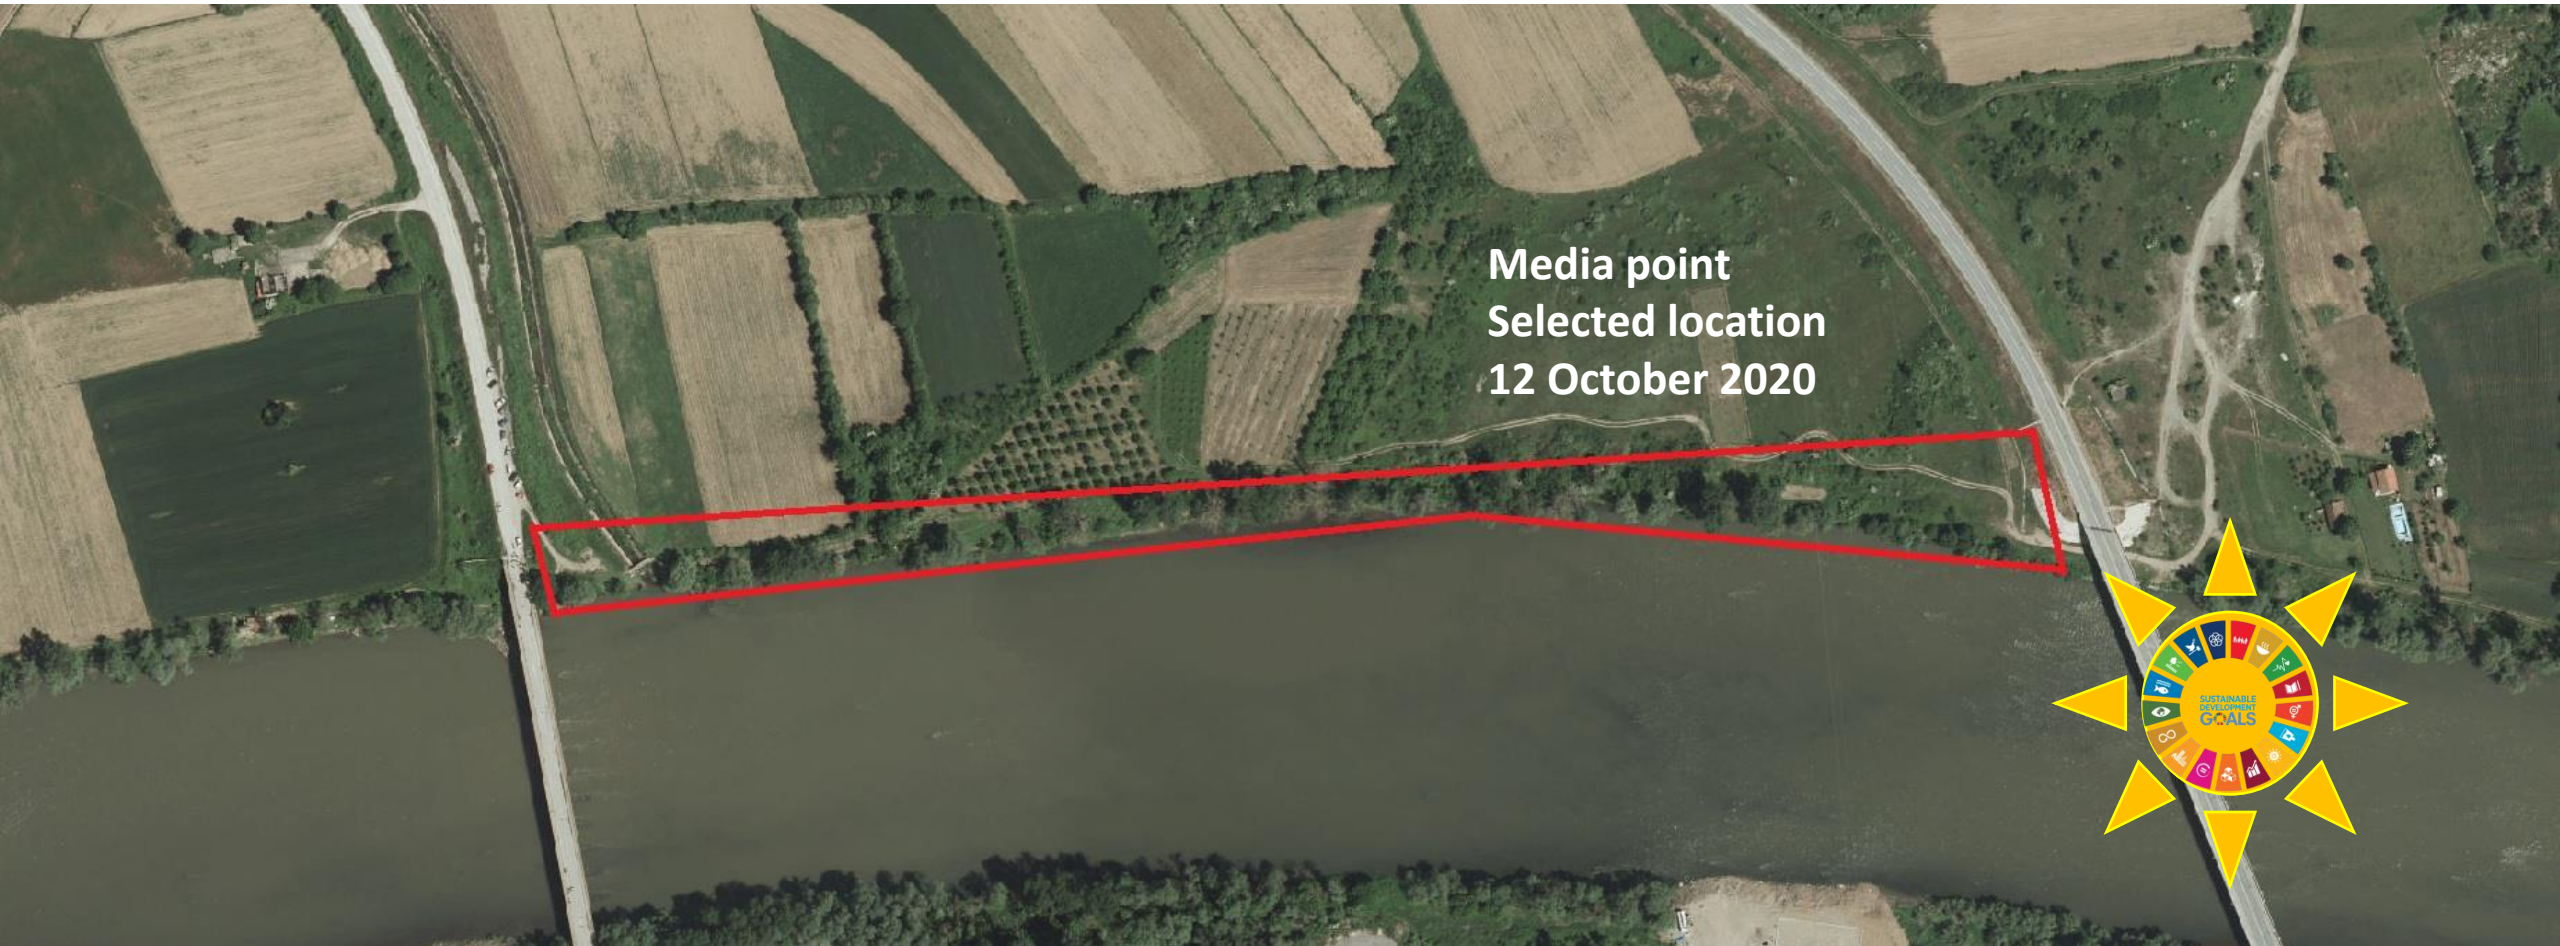

Media point
Selected location
12 October 2020

Naziv Lokalna zajednice	Lokacija sadnje + mjesto	Vrsta sadnica	Ukupan broj sadnica
Modriča	Obala rijeke Bosne	Crveni hrast, Bijeli jaser	500

Starost	Visina/cm/m	Sadnja 12.10.2020.	Broj sadnica za sadnju na datum 12.10.2020.
1	30 cm	DA	200

Širi prikaz lokacije pored rijeke Bosne

Media point
Selected location
12 October 2020

Brdo majna
Smrča 60kom

Novi Vrčić
Smrča 20kom

An aerial photograph of a school complex. A red line outlines a specific area containing several buildings, including a large white industrial-style building, a blue-roofed building, and a grey-roofed building. To the left is a road with a parking lot and a tennis court. To the right are agricultural fields. The text 'SŠC Jovan Cvijić Smrča 25kom' is overlaid on the left side of the image.