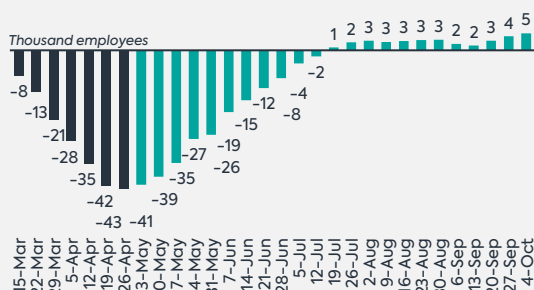

Bank of Albania

Revenue

2020 vs 2019

Source: MoFE

Exports

2020 vs 2019

Source: INSTAT

GDP growth

YoY %

EMPLOYMENT (net difference since 10th of March)

Source: Payroll, GDT 2020

+35,000
Active
Jobseekers
registered in
Labour Offices
since 10th of March

Interest of Albanian Internet users searching "Job" in Google