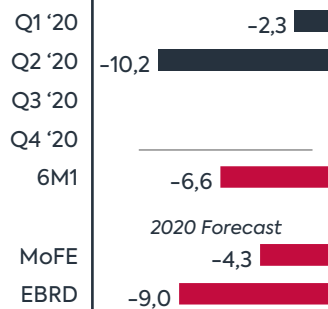

GDP growth

YoY %