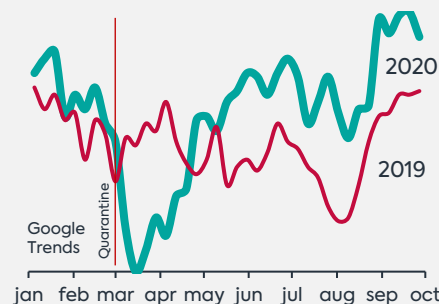

HIGHLIGHTS FROM ECONOMY

Economic Sentiment Indicator (ESI) improved in Q3, after recording the lowest historical level, during Q2. Easing of social distancing established a gradual rebound of economic activity in the upcoming period.

Bank of Albania

Revenue

2020 vs 2019

Source: MoFE

Exports

2020 vs 2019

Source: INSTAT

GDP growth

YoY %

EMPLOYMENT (net difference since 10th of March)

Source: Payroll, GDT 2020

+35,000
Active
Jobseekers
registered in
Labour Offices
since 10th of March

Interest of Albanian Internet users searching "Job" in Google

INSIGHTS from Labour Market

- Rapid employment of people who lost their job after lockdown
- Young people most affected by lay-offs, but with the highest rate of employment due to tourism
- Lowest paid people, age 55+ and females affected in a higher scale.
- Service and Garments the most affected economic sectors.