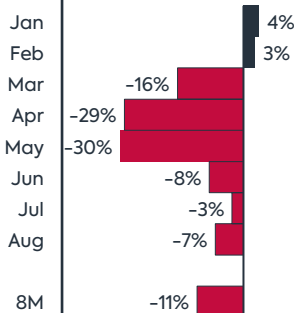

HIGHLIGHTS FROM ECONOMY

Economic Sentiment Indicator (ESI) improved in Q3, after recording the lowest historical level, during Q2. Easing of social distancing established a gradual rebound of economic activity in the upcoming period.

Bank of Albania

Revenue

2020 vs 2019

Source: MoFE

Exports

2020 vs 2019

Source: INSTAT

GDP growth

INSIGHTS from Labour Market

- Rapid employment of people who lost their job after lockdown
- Young people most affected by lay-offs, but with the highest rate of employment due to tourism
- Lowest paid people, age 55+ and females affected in a higher scale.
- Service and Garments the most affected economic sectors.