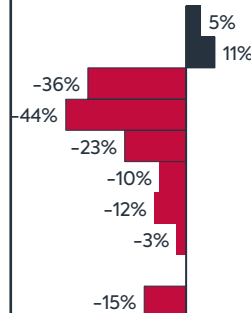

HIGHLIGHTS FROM ECONOMY

Economic Sentiment Indicator (ESI) improved in Q3, after recording the lowest historical level, during Q2. Easing of social distancing established a gradual rebound of economic activity in the upcoming period.

Bank of Albania

Revenue

2020 vs 2019

Source: MoFE

Exports

2020 vs 2019

Source: INSTAT

GDP growth

YoY %

EMPLOYMENT (net difference since 10th of March)

Source: Payroll, GDT 2020

+35,000
Active
Jobseekers
registered in
Labour Offices
since 10th of March

Interest of Albanian Internet users searching "Job" in Google

INSIGHTS from Labour Market

- Rapid employment of people who lost their job after lockdown
- Young people most affected by lay-offs, but with the highest rate of employment due to tourism
- Lowest paid people, age 55+ and females affected in a higher scale.
- Service and Garments the most affected economic sectors.