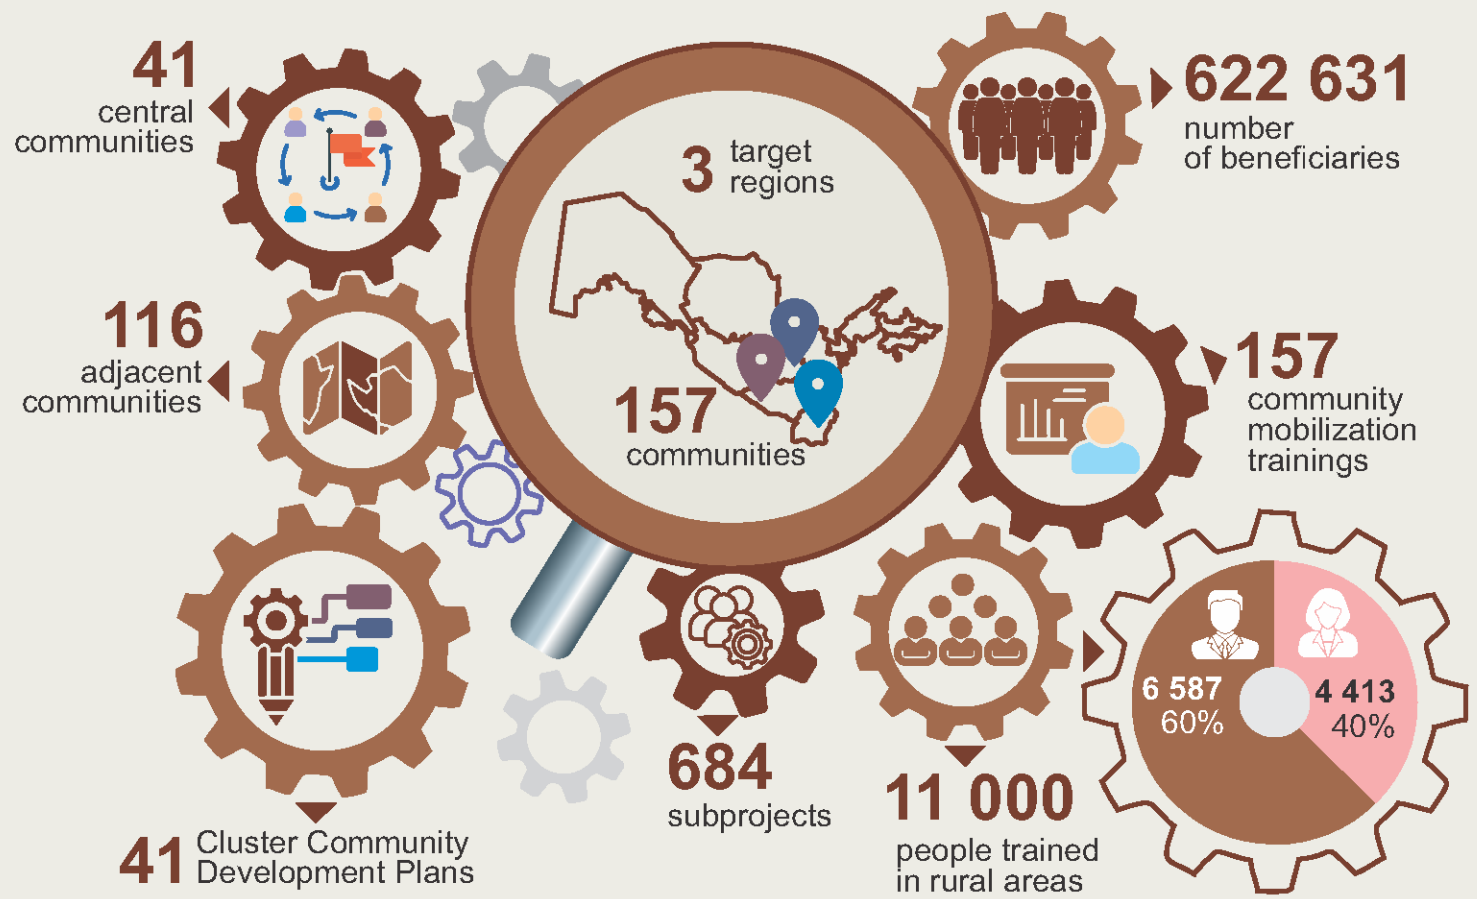

COMMUNITY DEVELOPMENT PLANS

SAMARKAND, KASHKADARYA AND SURKHANDARYA REGIONS

2025

Component B: Consultancy services for rural infrastructure development – Community empowerment of the "Integrated Rural Development" project

SUBPROJECTS BY FOCUS AREA (3 REGIONS)

TARGET REGIONS AND SUB-PROJECTS

TOTAL 684