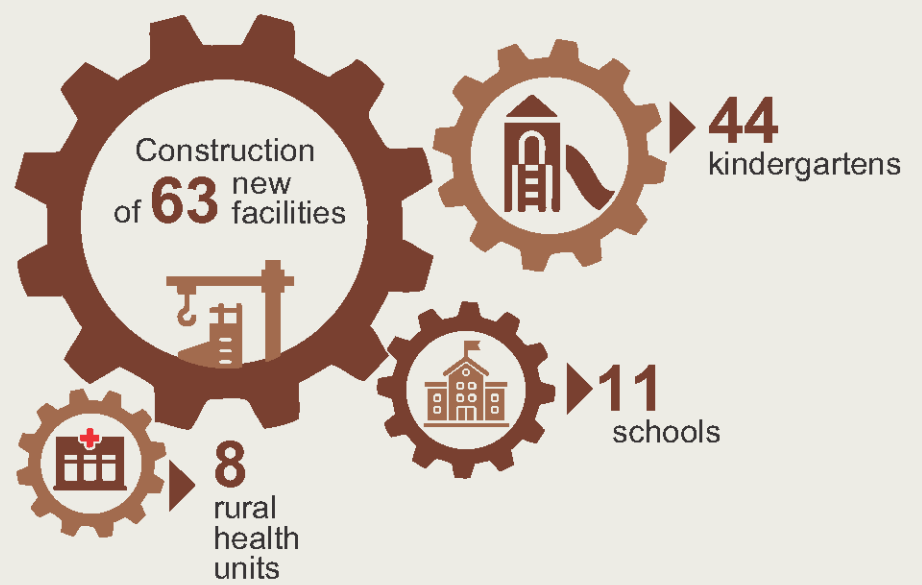

COMMUNITY DEVELOPMENT PLANS

SAMARKAND, KASHKADARYA AND SURKHANDARYA REGIONS

2025

Component B: Consultancy services for rural infrastructure development – Community empowerment of the "Integrated Rural Development" project

SUBPROJECTS BY FOCUS AREA (3 REGIONS)

TARGET REGIONS AND SUB-PROJECTS

TOTAL 684