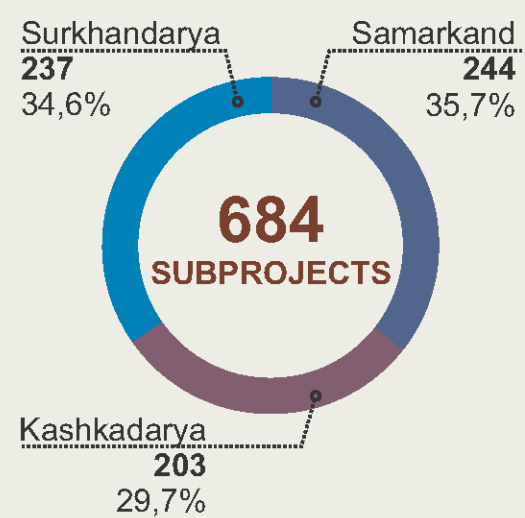

COMMUNITY DEVELOPMENT PLANS

SAMARKAND, KASHKADARYA AND SURKHANDARYA REGIONS

2025

Component B: Consultancy services for rural infrastructure development – Community empowerment of the "Integrated Rural Development" project

SUBPROJECTS BY FOCUS AREA (3 REGIONS)

TARGET REGIONS AND SUB-PROJECTS

TOTAL 684