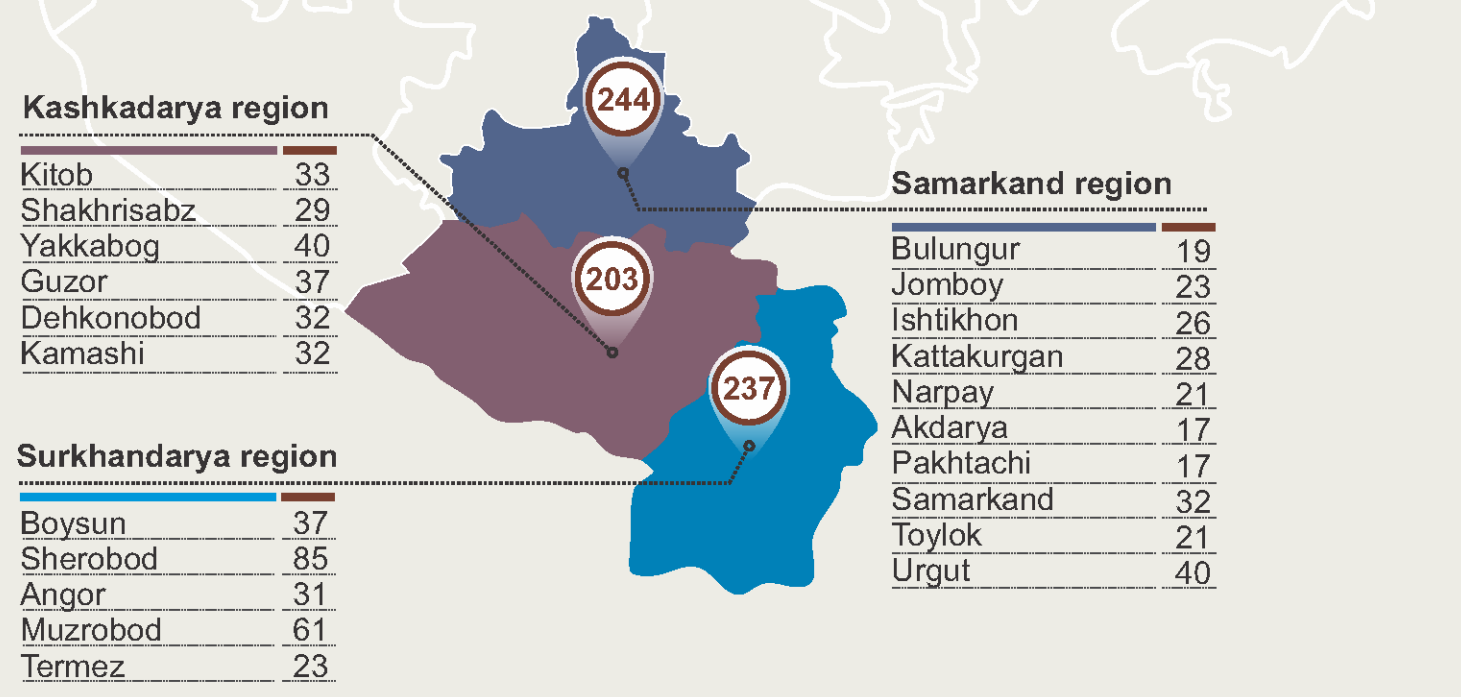

COMMUNITY DEVELOPMENT PLANS

SAMARKAND, KASHKADARYA AND SURKHANDARYA REGIONS

2025

Component B: Consultancy services for rural infrastructure development – Community empowerment of the "Integrated Rural Development" project

SUBPROJECTS BY FOCUS AREA (3 REGIONS)

TARGET REGIONS AND SUB-PROJECTS

TOTAL 684