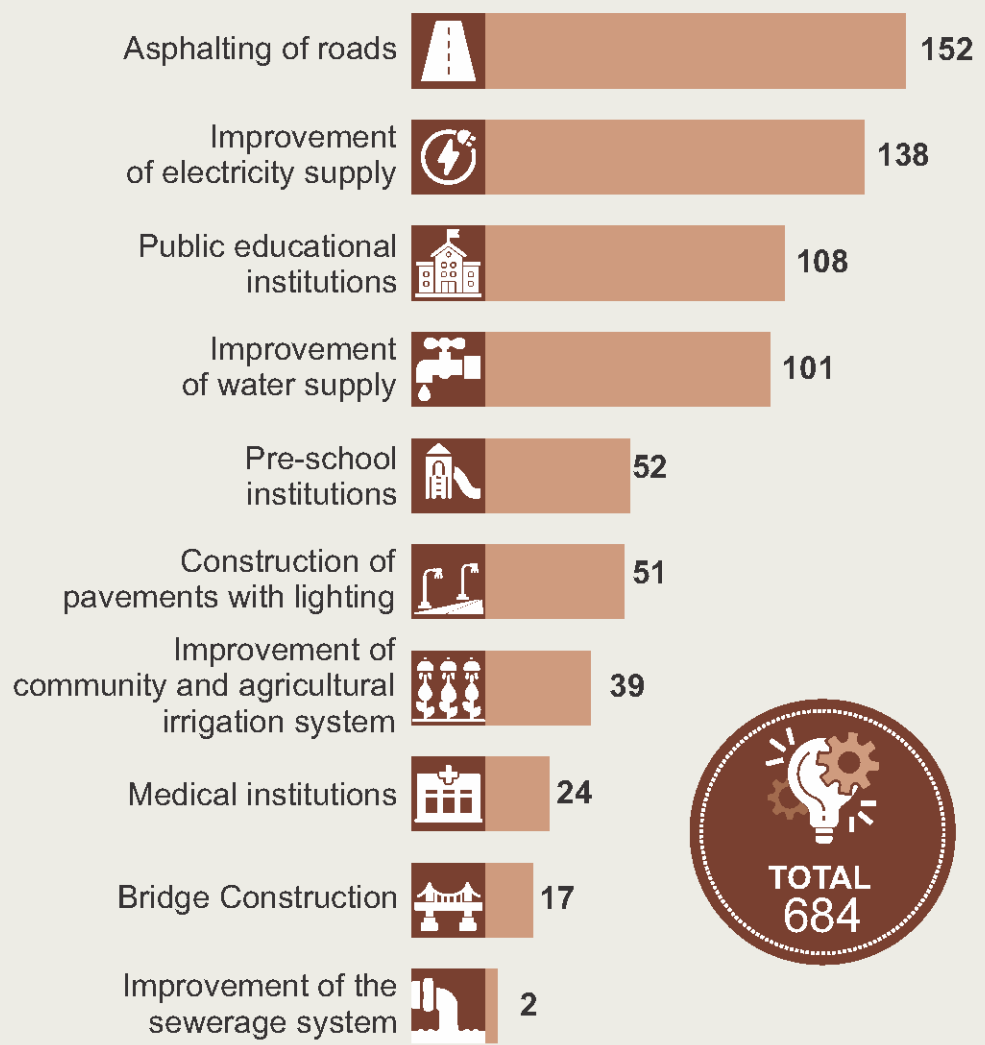

COMMUNITY DEVELOPMENT PLANS

SAMARKAND, KASHKADARYA AND SURKHANDARYA REGIONS

2025

Component B: Consultancy services for rural infrastructure development – Community empowerment of the "Integrated Rural Development" project

SUBPROJECTS BY FOCUS AREA (3 REGIONS)

TARGET REGIONS AND SUB-PROJECTS

TOTAL 684