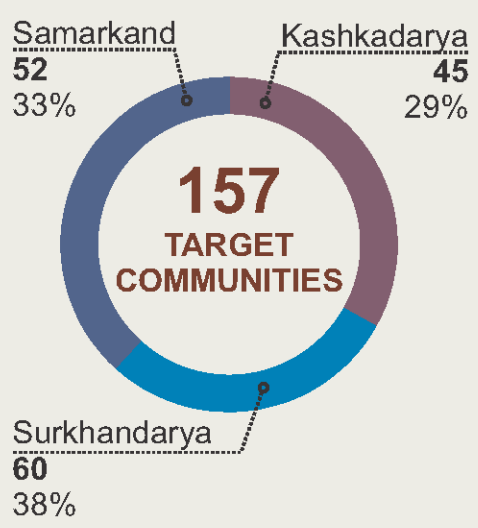

COMMUNITY DEVELOPMENT PLANS

SAMARKAND, KASHKADARYA AND SURKHANDARYA REGIONS

2025

Component B: Consultancy services for rural infrastructure development – Community empowerment of the "Integrated Rural Development" project

SUBPROJECTS BY FOCUS AREA (3 REGIONS)

TARGET REGIONS AND SUB-PROJECTS

TOTAL 684