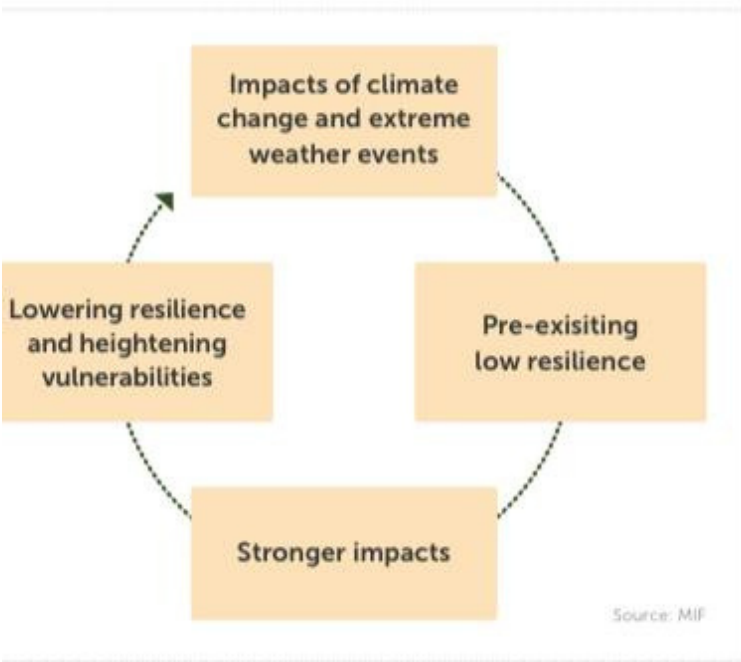

Collective Intelligence for Sustainable Development
Getting Smarter Together

Co-building the Accelerator Labs as a joint venture with:

sense

explore

test

grow

COLLECTIVE INTELLIGENCE FOR CLIMATE CHANGE

Mitigating climate change induced conflict
between cattle herders and farmers in
South Sudan

Exploring

UNPD South Sudan is exploring solutions to flood induced inter-communal conflict between cattle herders and farmers in Jongeli, Unity, and Upper Nile States

Testing new data and deliberation to understand the drivers of conflict between cattle herders and farmers

Climate

Climate change induced flooding is disrupting the traditional migratory routes of South Sudan's cattle herders, triggering conflicts with farmers.

Preparedness

Response

The AccLab is exploring the installation of community-managed pastures to keep herders from migrating-creating alternative pasture for cattle