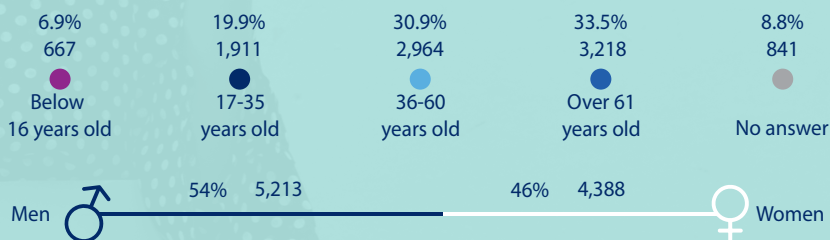

# Persons with Disability (PwD) Inclusion Survey 2022

## Number of PwDs by Municipality

Total Number of Identified PwD: 9,601  
Number of Covered Sucos: 252

## PwD participation in Elections

PwD aged 17 years old and above: 8,934