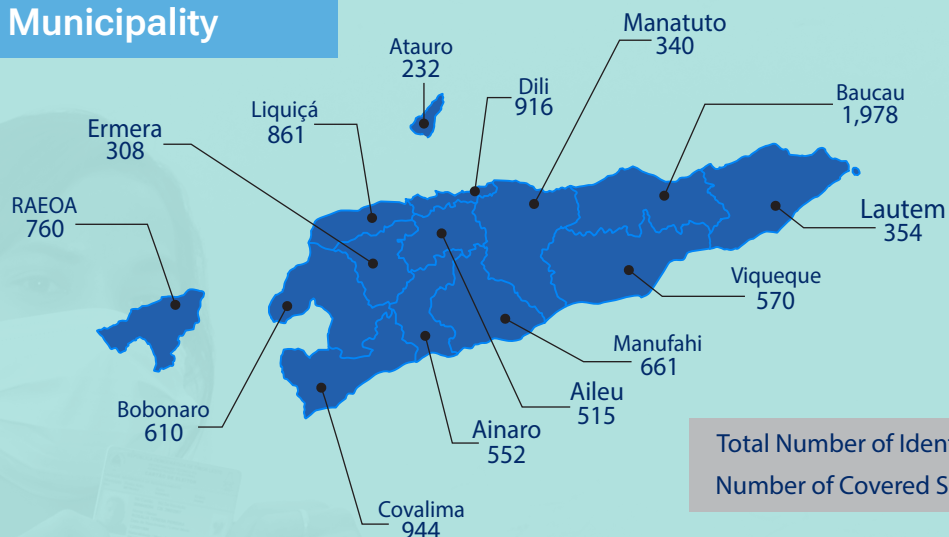

# Persons with Disability (PwD) Inclusion Survey 2022

## Number of PwDs by Municipality

Total Number of Identified PwD: 9,601  
Number of Covered Sucos: 252

## Demographic Data & Type of Disability

## PwD participation in Elections

PwD aged 17 years old and above: 8,934