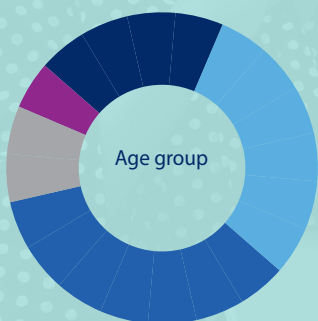

## PwD participation in Elections

PwD aged 17 years old and above: 8,934