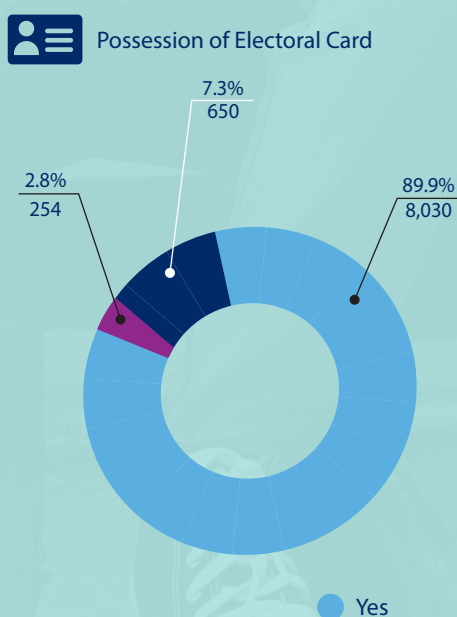

## Number of PwDs by Municipality

Total Number of Identified PwD: 9,601  
Number of Covered Sucos: 252

## Demographic Data & Type of Disability

## PwD participation in Elections

PwD aged 17 years old and above: 8,934