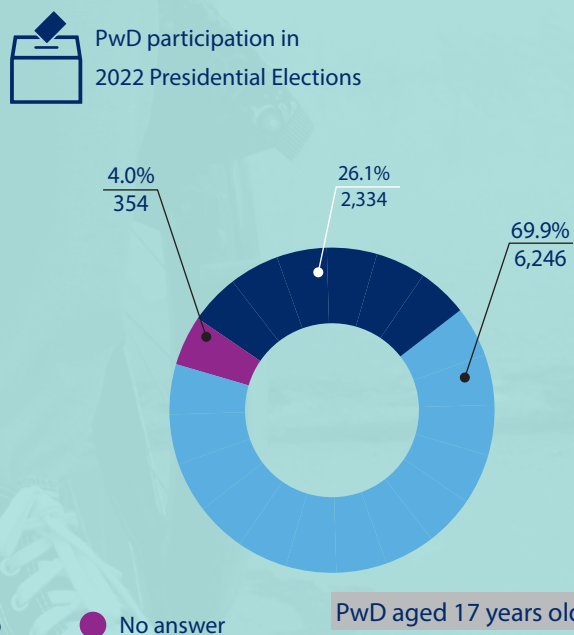

## Number of PwDs by Municipality

Total Number of Identified PwD: 9,601  
Number of Covered Sucos: 252

## Demographic Data & Type of Disability

## PwD participation in Elections

PwD aged 17 years old and above: 8,934