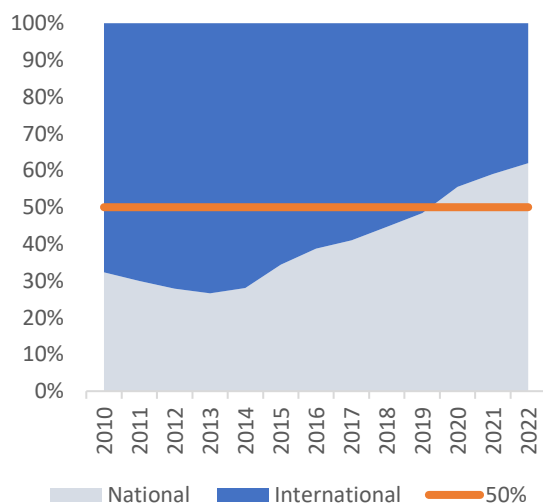

Annex 3: Statistical Overview of UN Volunteers, 2022

UN Volunteers

Region	2021				2022			
	Int'l	Nat'l	Total	%	Int'l	Nat'l	Total	%
Sub-Saharan Africa	2,603	2,578	5,178	47%	2,772	2,525	5,278	43%
Arab States	622	881	1,500	14%	585	1,177	1,760	14%
Asia and the Pacific	485	1,190	1,671	15%	524	1,320	1,843	15%
Europe and the CIS	343	332	671	6%	403	564	966	8%
Latin America and the Caribbean	397	1,443	1,834	17%	431	2,086	2,514	20%
Northern America	95	0	95	1%	77	0	77	1%
Total	4,527	6,424	10,921	100%	4,769	7,678	12,408	100%
<i>Percentage</i>	<i>41</i>	<i>59</i>			<i>38</i>	<i>62</i>		
South	85%				84%			
North	15%				16%			
Women	5,840		53%		6,850		55%	
Men	5,081		47%		5,558		45%	
Persons with Disabilities	158		1%		205		2%	
Number of Assignment Countries	160				166			
Total UN Volunteer Months	88,338				95,596			

Type of Assignment