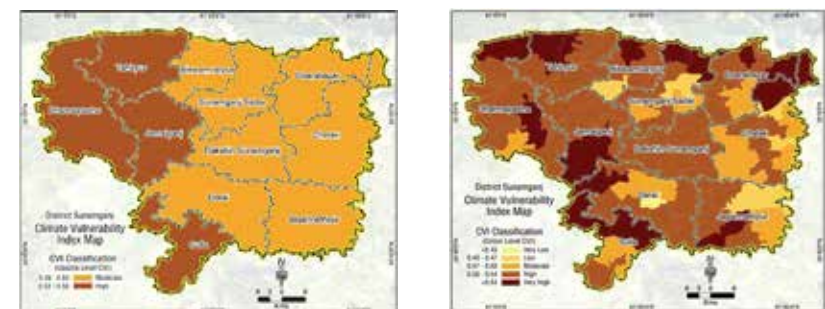

Figure 4

CVI mapping in different upazilas in Bangladesh

The main objective of this was CVI mapping of LGIs. Accordingly, the CVI was analysed at the union level and visualized into map. Some 586 (12.2%) unions were classified as the very low category of CVI followed by 1291 (26.9%) unions are within the low category, 1174 (24.5%) are in moderate category, and 1189 (24.8%) are within the high category. It is noted that some 552 (11.5%) unions are within the severe category.

In case of Union level CVI mapping, Annex 3 showing the distribution of union level CVI from highest vulnerability to lowest vulnerability is given in google drive link below:

Climate Vulnerability Index (CVI)

Figure 5

CVI mapping in different unions in Bangladesh

Sonarang Tongibari union (0.339) from Munshiganj district is the area where vulnerability is very low; while Gabura union (0.647) and Kaikhali union (0.634) from Satkhira district, Chhoto Baisdia (0.639) and Lahua union (0.637) from Patuakhali district are the most vulnerable areas in Bangladesh (Figure 3c). In addition, Figure 6 and 7 show the spatial distribution pattern of CVI at the upazila and union levels in Sunamganj district. This figure clearly shows the pattern of CVI distribution in both the upazila and union level administrative units in Sunamganj district.