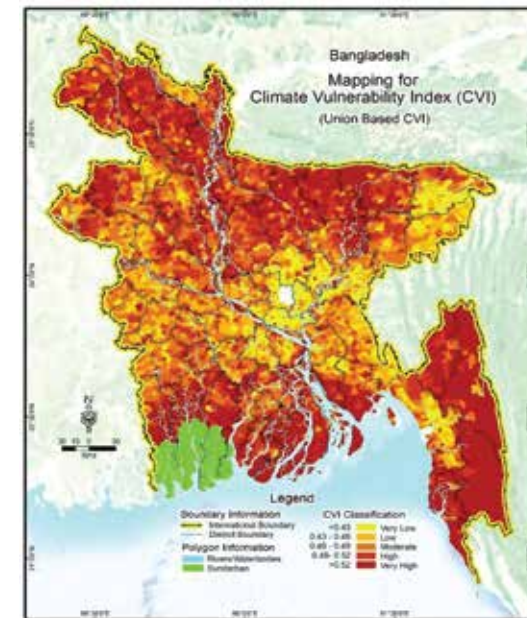

Figure 4

CVI mapping in different upazilas in Bangladesh

The main objective of this was CVI mapping of LGIs. Accordingly, the CVI was analysed at the union level and visualized into map. Some 586 (12.2%) unions were classified as the very low category of CVI followed by 1291 (26.9%) unions are within the low category, 1174 (24.5%) are in moderate category, and 1189 (24.8%) are within the high category. It is noted that some 552 (11.5%) unions are within the severe category.

In case of Union level CVI mapping, Annex 3 showing the distribution of union level CVI from highest vulnerability to lowest vulnerability is given in google drive link below:

Climate Vulnerability Index (CVI)