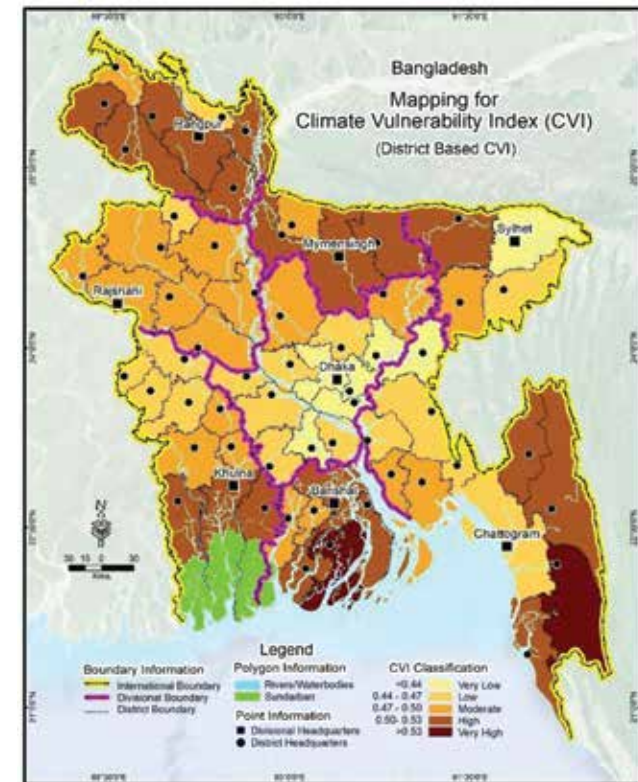

Figure 3

CVI mapping in different districts in Bangladesh

Climate Vulnerability Index (CVI)

In case of Upazila level CVI mapping, 31 upazila (6.7%) of the total upazila are within the very low category, 64 (13.8%) upazila are within the low category, 136 (29.4%) are within moderate category, 112 (24.2%) are in high category, and 120 (25.9%) are within the very high or severe CVI category (Annex 2). Akhaura upazila (0.38) from Brahmanbaria district is the lowest in very low category of vulnerability, while Kahaloo upazila (0.68) from Bogura district is the most vulnerable area in Bangladesh (Figure 4).