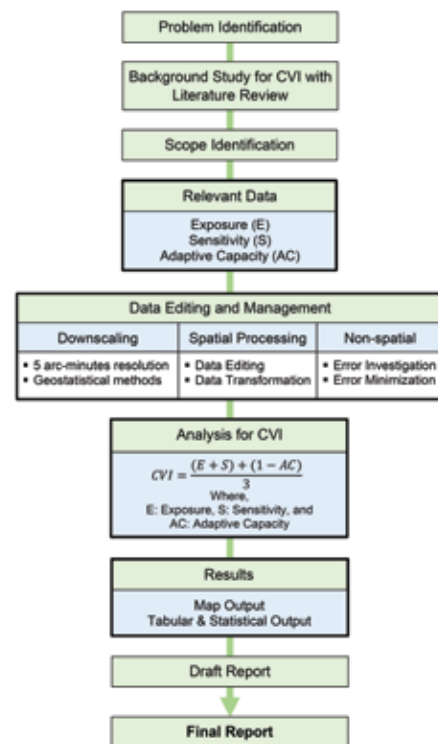

4.0 Data and Methods

The design for this study was composed mainly of problem formulation, relevant available data, data analysis and interpretation, as well as performing geospatial analyses with a GIS output for CVI mapping. The relevant spatial and attribute data were mainly collected from the secondary sources as well as grey literature. There are three different types of data: (a) exposure e.g., climatic data with atmospheric hazards, land-sea hazards, and surface elevation; (b) sensitivity e.g., demography, household, infrastructure, livelihood, and hydrology; and

Exposure Data. The climatic data in terms of average monthly minimum temperature, average monthly maximum temperature, and average monthly precipitation were collected from Bangladesh Meteorological Department (BMD). This BMD data was based on 30 years (1991 to 2020) information. In addition, the atmospheric hazard data, in terms of floods, flash-flood, drought intensity, storm surge, and cyclones were collected from BMD, Bangladesh Country Almanac (BCA), CEGIS, LGED; and Banglapedia – the National Encyclopedia of Bangladesh. Moreover, land-sea hazards include riverbank erosion, shoreline erosion, shoreline accretion, soil salinity, groundwater salinity, sea level rise and so on. This land-sea