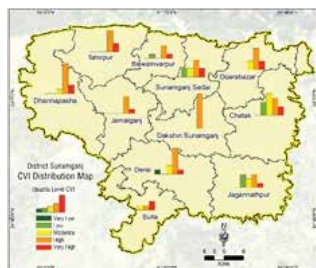

Figure 4

CVI mapping in different upazilas in Bangladesh

The main objective of this was CVI mapping of LGIs. Accordingly, the CVI was analysed at the union level and visualized into map. Some 586 (12.2%) unions were classified as the very low category of CVI followed by 1291 (26.9%) unions are within the low category, 1174 (24.5%) are in moderate category, and 1189 (24.8%) are within the high category. It is noted that some 552 (11.5%) unions are within the severe category.

In case of Union level CVI mapping, Annex 3 showing the distribution of union level CVI from highest vulnerability to lowest vulnerability is given in google drive link below:

Climate Vulnerability Index (CVI)

Figure 5

CVI mapping in different unions in Bangladesh

Sonarang Tongibari union (0.339) from Munshiganj district is the area where vulnerability is very low; while Gabura union (0.647) and Kaikhali union (0.634) from Satkhira district, Chhoto Baisdia (0.639) and Lahua union (0.637) from Patuakhali district are the most vulnerable areas in Bangladesh (Figure 3c). In addition, Figure 6 and 7 show the spatial distribution pattern of CVI at the upazila and union levels in Sunamganj district. This figure clearly shows the pattern of CVI distribution in both the upazila and union level administrative units in Sunamganj district.

(a) Upazila level CVI

(b) Union level CVI

Figure 6

Upazila and Union levels CVI Mapping for Sunamganj district

(a) Pictorial representation of CVI

Sl.	Upazila	No. of unions	CVI Frequency				
			Very Low (<0.43)	Low (0.43-0.47)	Moderate (0.47-0.50)	High (0.50-0.54)	Very High (>0.54)
1	Biswamvarpur	5	-	1	-	3	1
2	Chatak	14	-	3	5	4	2
3	Dakshin Sunamganj	8	-	-	-	8	-
4	Deral	10	1	-	2	6	1
5	Dharmapasha	10	-	-	1	7	2
6	Deorabazar	9	-	-	2	5	2
7	Jagannathpur	9	-	3	2	3	1
8	Jamalganj	5	-	-	-	4	1
9	Sulta	4	-	-	1	1	2
10	Sunamganj Sadar	10	-	2	2	4	2
11	Tahirpur	7	-	-	-	5	2
Total:		91	1	9	15	50	16