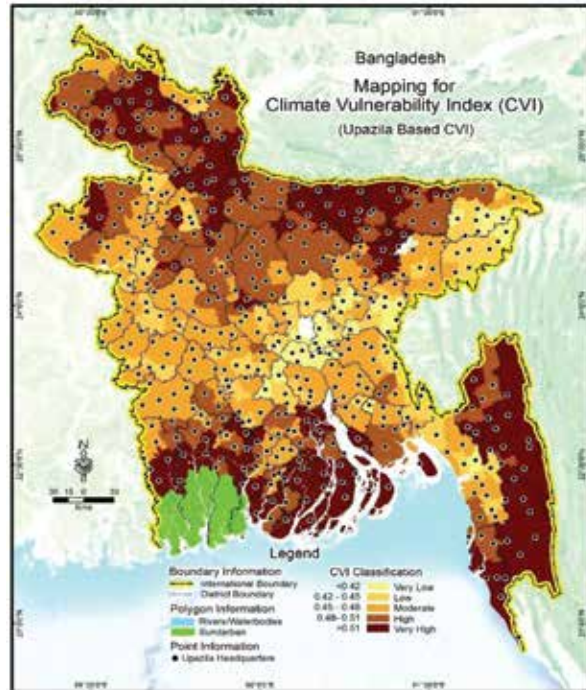

Figure 3

CVI mapping in different districts in Bangladesh

Climate Vulnerability Index (CVI)

In case of Upazila level CVI mapping, 31 upazila (6.7%) of the total upazila are within the very low category, 64 (13.8%) upazila are within the low category, 136 (29.4%) are within moderate category, 112 (24.2%) are in high category, and 120 (25.9%) are within the very high or severe CVI category (Annex 2). Akhaura upazila (0.38) from Brahmanbaria district is the lowest in very low category of vulnerability, while Kahaloo upazila (0.68) from Bogura district is the most vulnerable area in Bangladesh (Figure 4).

Figure 4

CVI mapping in different upazilas in Bangladesh

The main objective of this was CVI mapping of LGIs. Accordingly, the CVI was analysed at the union level and visualized into map. Some 586 (12.2%) unions were classified as the very low category of CVI followed by 1291 (26.9%) unions are within the low category, 1174 (24.5%) are in moderate category, and 1189 (24.8%) are within the high category. It is noted that some 552 (11.5%) unions are within the severe category.