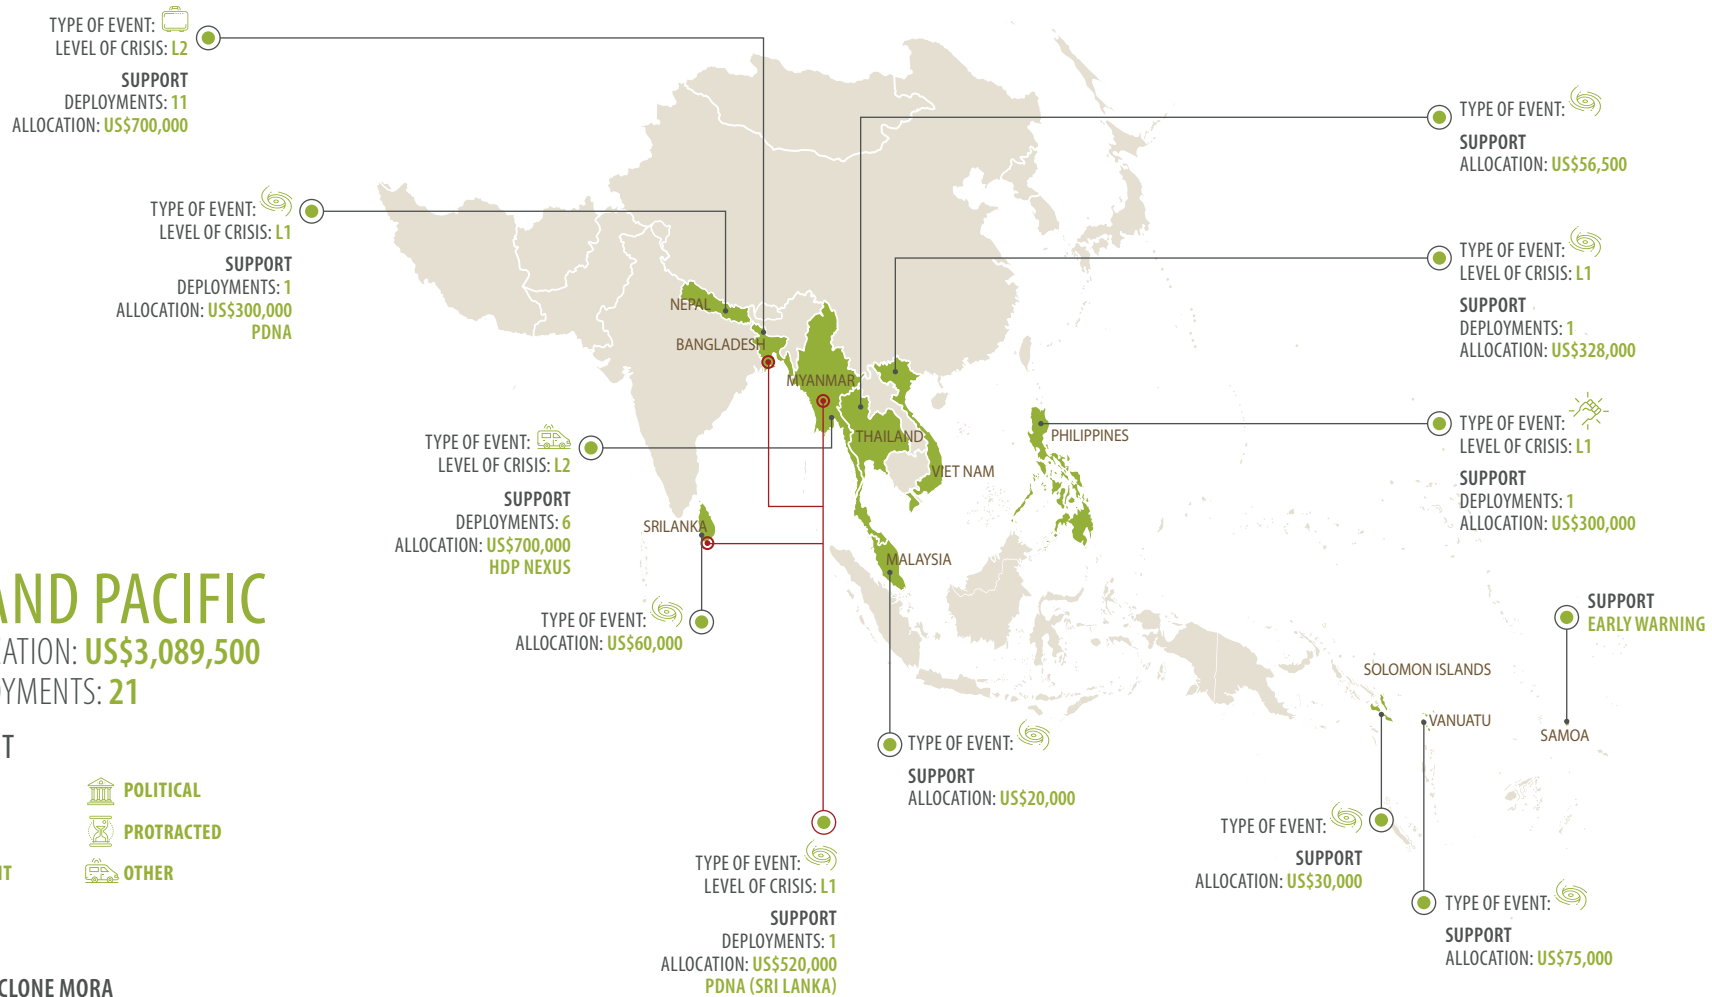

CRISIS RESPONSE AND PREPAREDNESS IN ASIA AND PACIFIC (2017)

ASIA AND PACIFIC

TOTAL ALLOCATION: **US\$3,089,500**

TOTAL DEPLOYMENTS: **21**

TYPE OF EVENT

- CONFLICT
- DISASTER
- DISPLACEMENT
- EPIDEMIC
- POLITICAL
- PROTRACTED
- OTHER

TROPICAL CYCLONE MORA